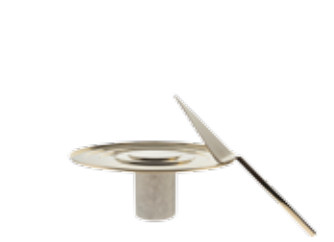

Stone Cake Stand, Form Cake Slice